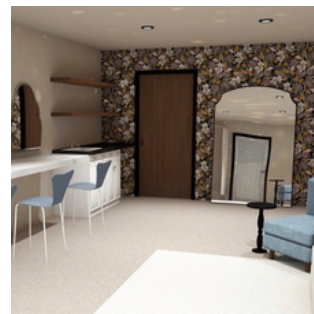

REEDS & RUSHES

Reeds & Rushes is a re-imagined, five and a half acre lakeside property in the charming town of Howard Lake. Between the multiple outdoor gathering areas situated on Mallard Pass Lake, and our spacious 7,000 square foot building, you'll have plenty of options when it comes to your all-day wedding or event.

VENUE OVERVIEW

- Lakeside property
- Indoor & outdoor ceremony options
- Up to 230 guests including wedding party
- Two wedding party suites with kitchenettes & golf simulator
- Floor to ceiling windows, vaulted ceilings & large fireplace
- Tables, chairs & lounge seating included
- Separate pre-function & cocktail hour area
- Spacious catering prep space & staging area with private entrance
- Wifi access to bridal party & vendors
- Security provided from 7:00PM to 11:00PM